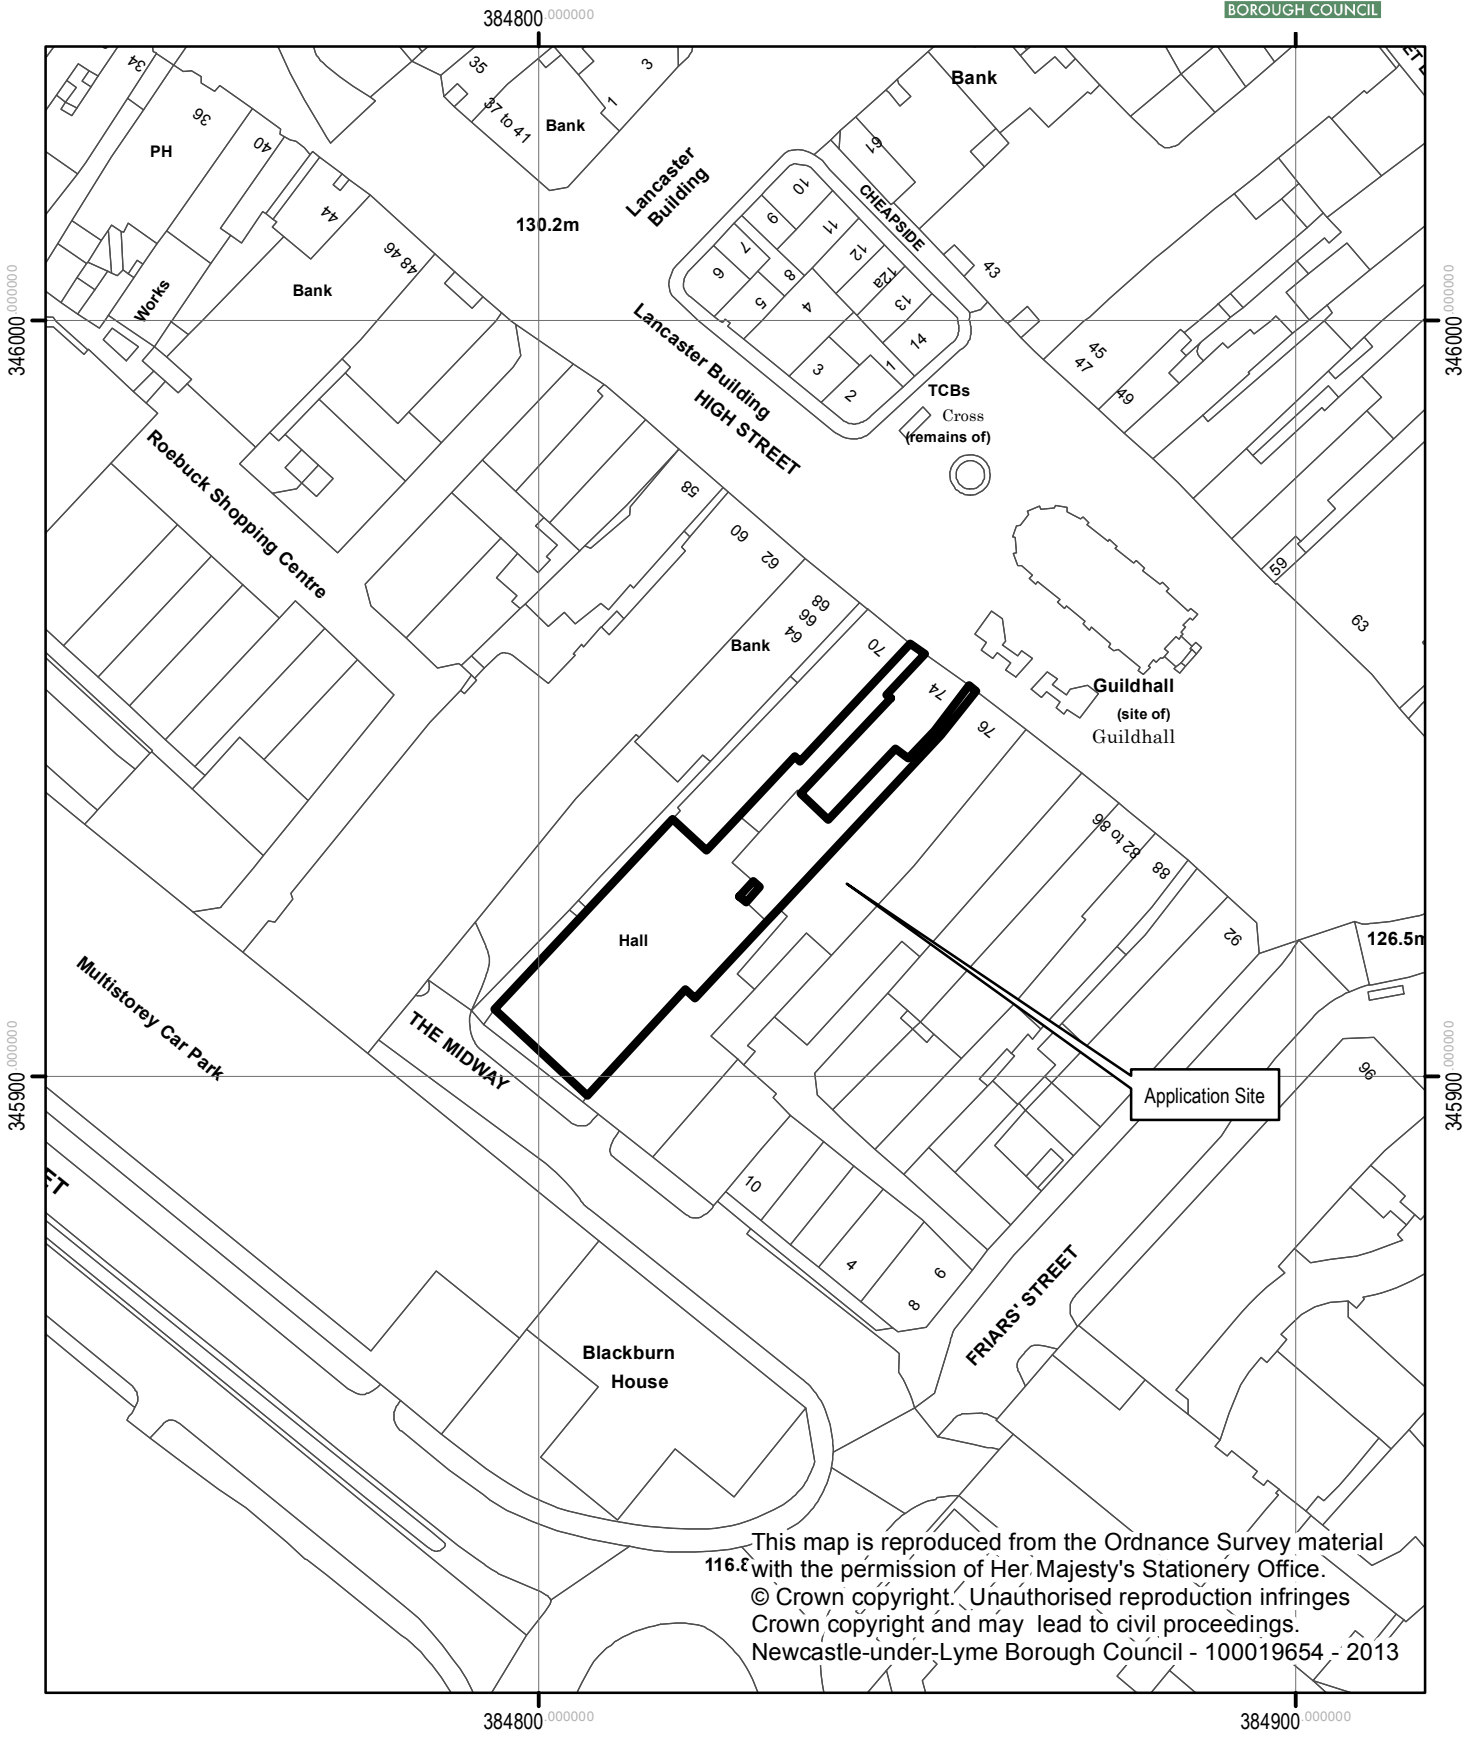

17/00174/FUL  
Former Savoy Cinema, Newcastle

This map is reproduced from the Ordnance Survey material  
116.£ with the permission of Her Majesty's Stationery Office.  
© Crown copyright. Unauthorised reproduction infringes  
Crown copyright and may lead to civil proceedings.  
Newcastle-under-Lyme Borough Council - 100019654 - 2013